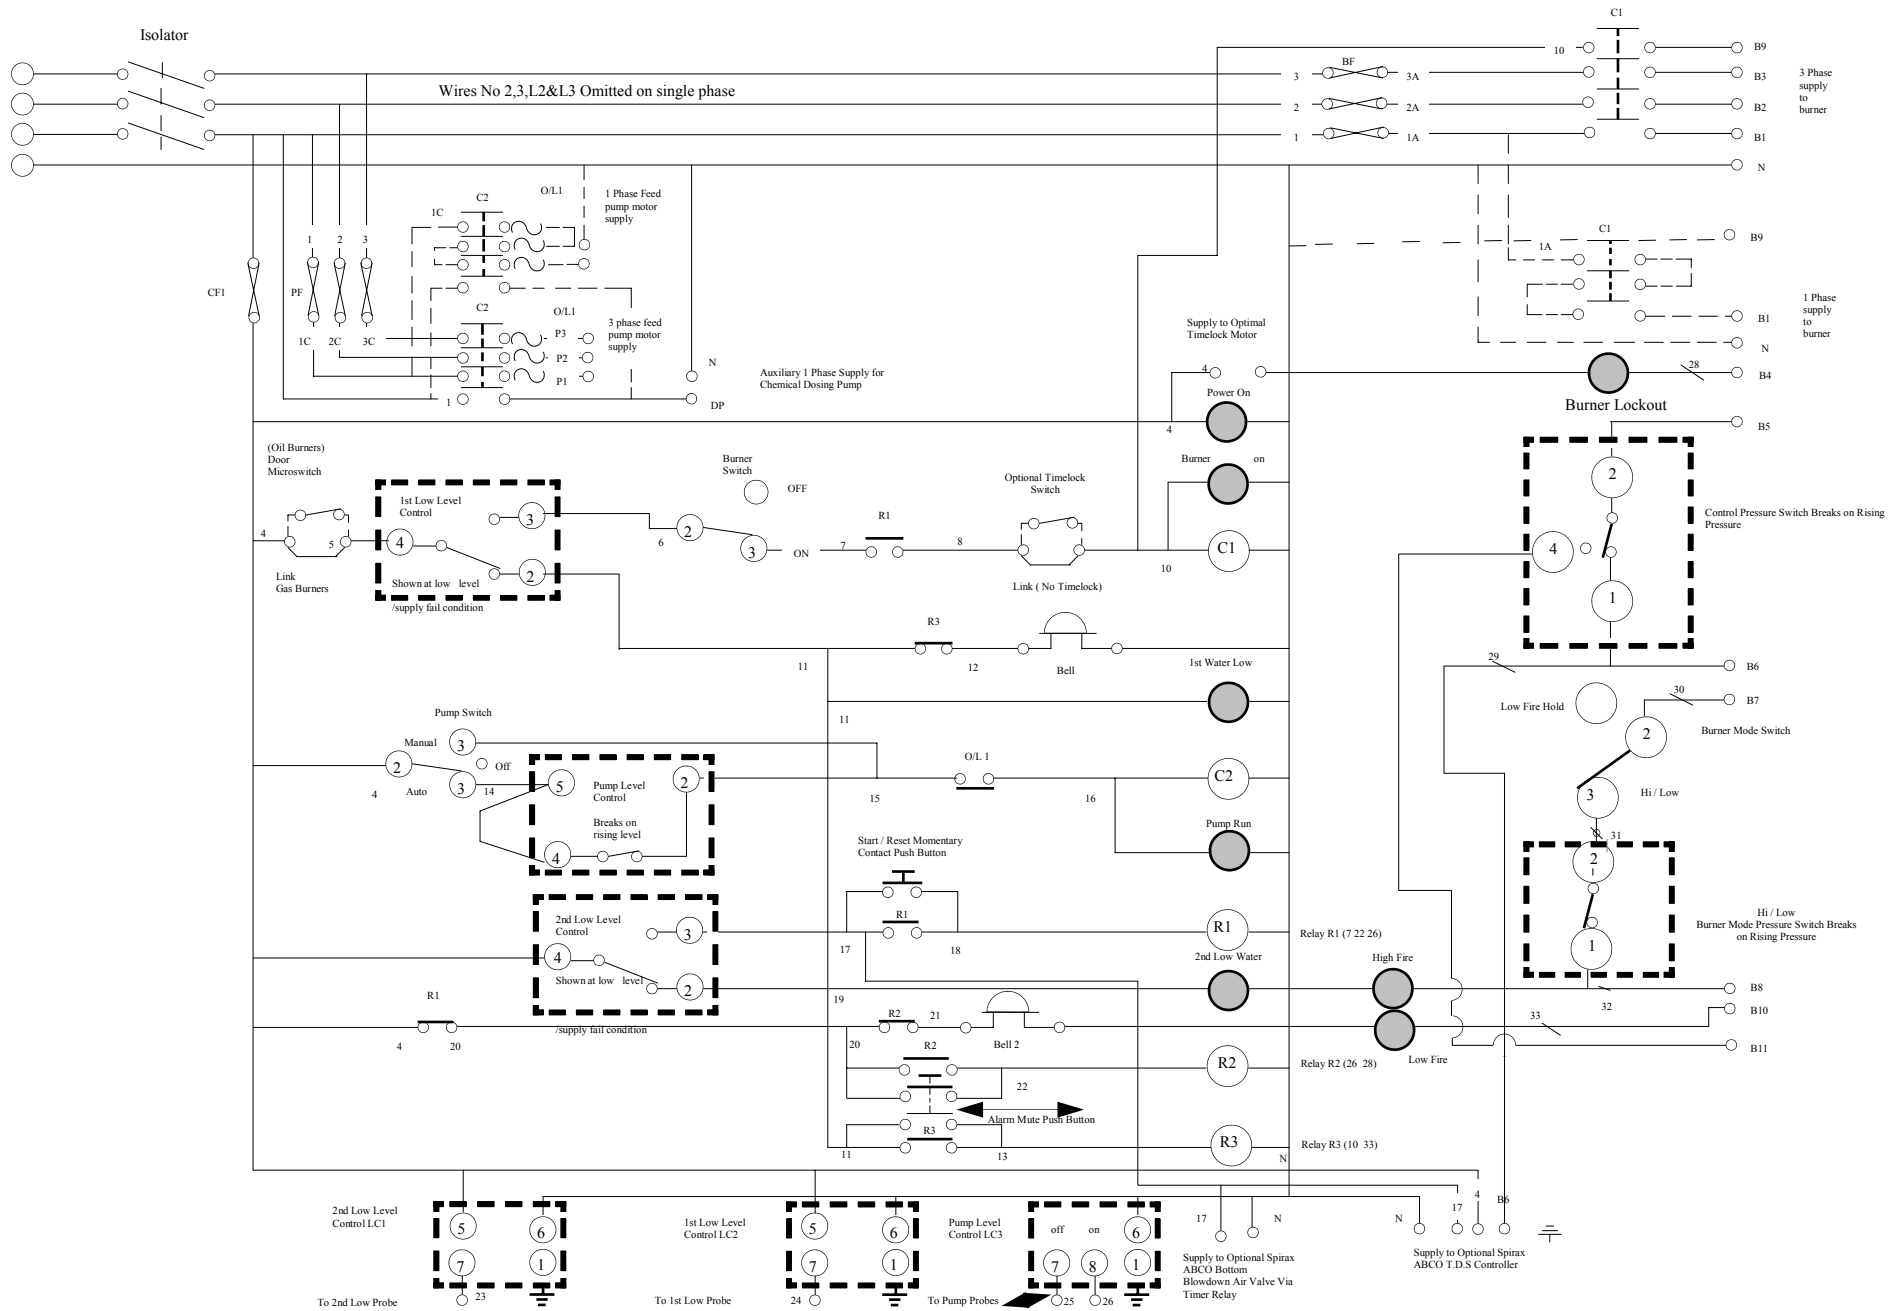

Bradlee Boilers Ltd

Wiring Diagram for Boilers with High / Low Burner

Drawn By M Bourne
 Not to Scale
 23/08/2001
 Document Ref:
 WH1-Low003