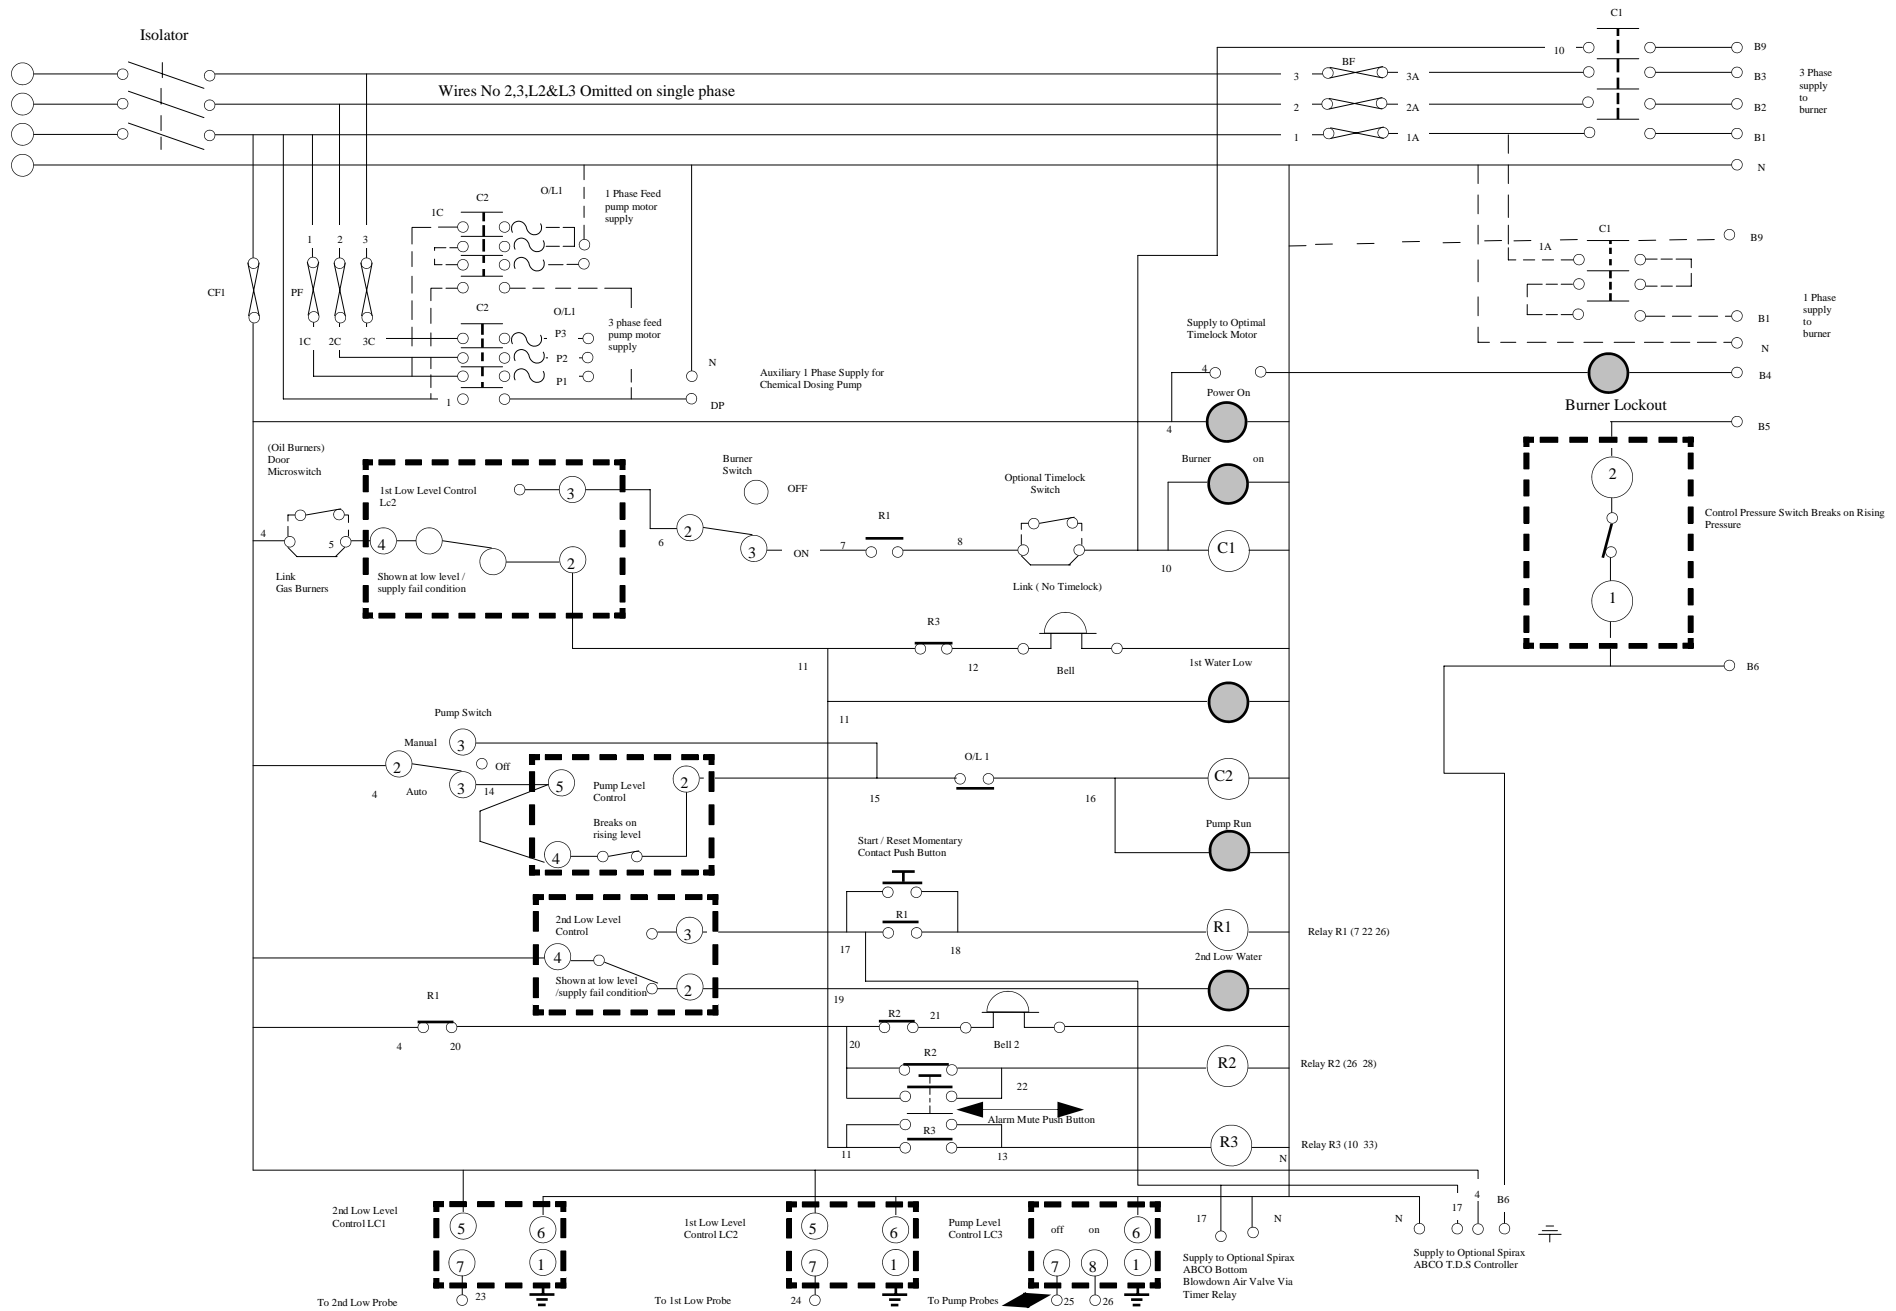

## Wiring Diagram for Boilers with On/Off Burner

Drawn By M Bourne  
 Not to Scale  
 21/01/98  
 Document Ref:  
 Won/off001